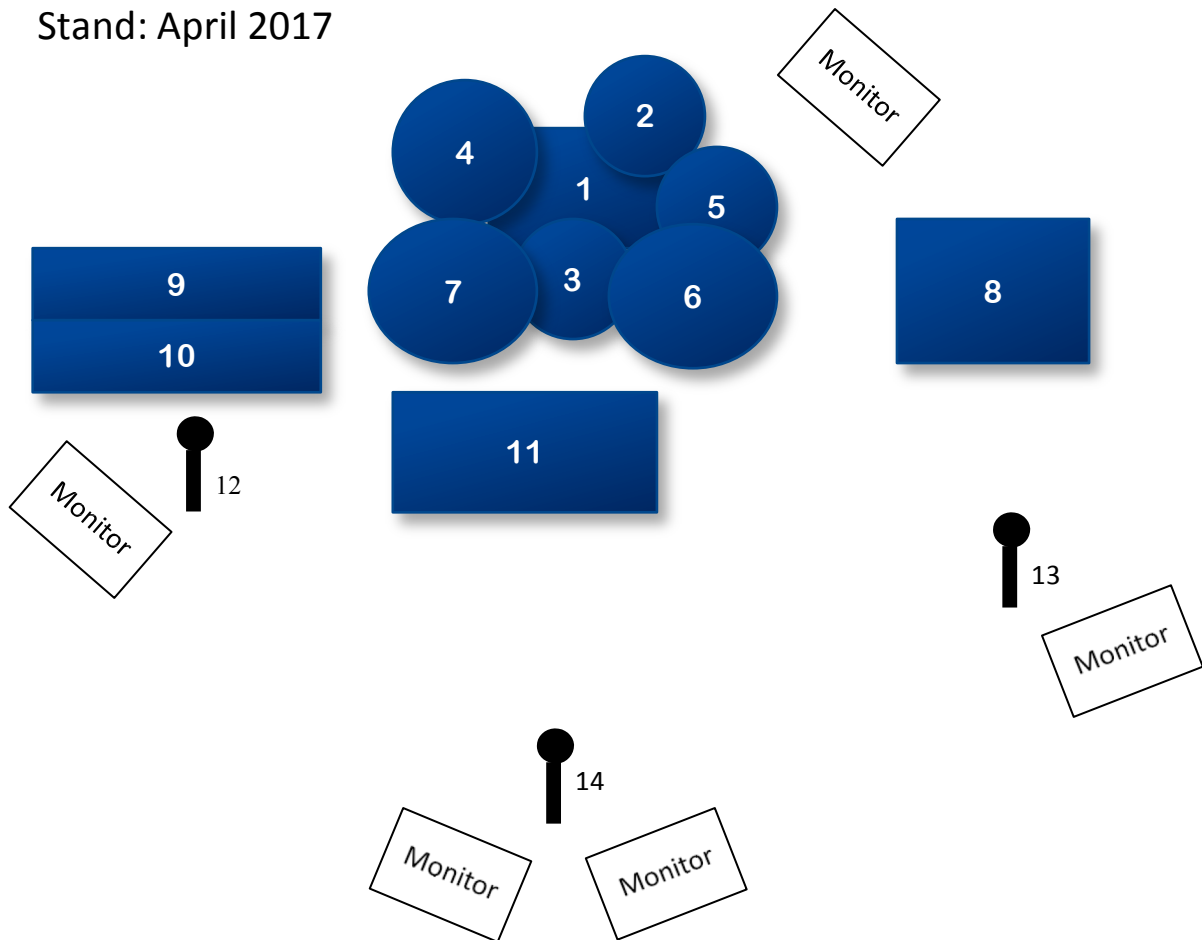

Peter Aebersold Band

Nachfrage: Peter Aebersold 079 440 65 70

Technical Rider Full Band

peteraebersold@bluewin.ch

Stand: April 2017

Kanal	Quelle	Mitgebracht	Wir brauchen
1	Bass Drum	1 Bass Drum	Komplettes Drum Mic Set, inkl. XLR-Kabel Drum-Teppich (Falls vorhanden)
2	Snare	1 Snare Drum, 1 Snare Stand	
3	Hängetom	Tomtom 12"	
4	Floor Tom	1 Floortom	
5	Hi-Hat	1 Hi-Hat, 1 Hi-Hat Stand	
6	Overhead	1 Crash, 1 Cymbal Stand	
7	Overhead	1 Ride, 1 Cymbal Stand	
8	E-Bass	1 TC Electronic BG250, 1x15" 250W, integrierter DI out	1 XLR Kabel
9	Keys 1	1 KORG SV-1 STAGE VINTAGE Piano, Ständer, Pedal	2 XLR Kabel
10	Keys 2	1 nordc2 COMBO ORGAN, Ständer Volumenpedal, Effekt-Umschalter,	1 Stereo-DI-Box, 2 XLR Kabel
11	E-Gitarre	Marshall Bluesbraker	1 Mic SM57, 1 Mic-Stand, 1 XLR-Kabel
12	Vocals 1		1 Mic SM58, 1 Mic-Stand, 1 XLR-Kabel
13	Vocals 2		1 Mic SM58, 1 Mic-Stand, 1 XLR-Kabel
14	Lead Vocals	Gesangsmikrofon	1 Mic SM58, 1 Mic-Stand, 1 XLR-Kabel